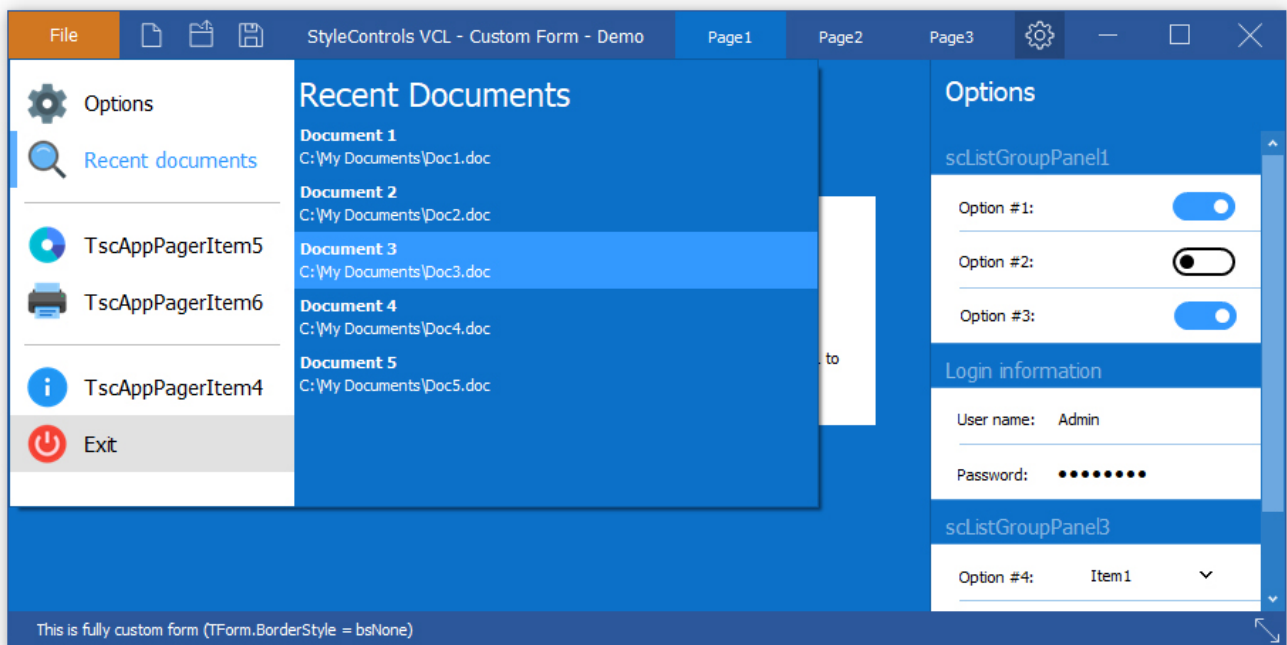

DOWNLOAD

[Almediadev StyleControls 3.91 For 10.2 Tokyo](#)

[Almediadev StyleControls 3.91 For 10.2 Tokyo](#)

DOWNLOAD

Embarcadero RAD Studio Tokyo Release 3 is Now Available ... Embarcadero are pleased to announce RAD Studio Tokyo Release 3 for Tokyo (10.2.3) is now available for Delphi, ... AlMediaDev Releases update to StyleControls Version 3.91.. Almediadev StyleControls 3.91 for 10.2 Tokyo StyleControls is a stable, powerfull package (more than 100 components), which uses Classic ...