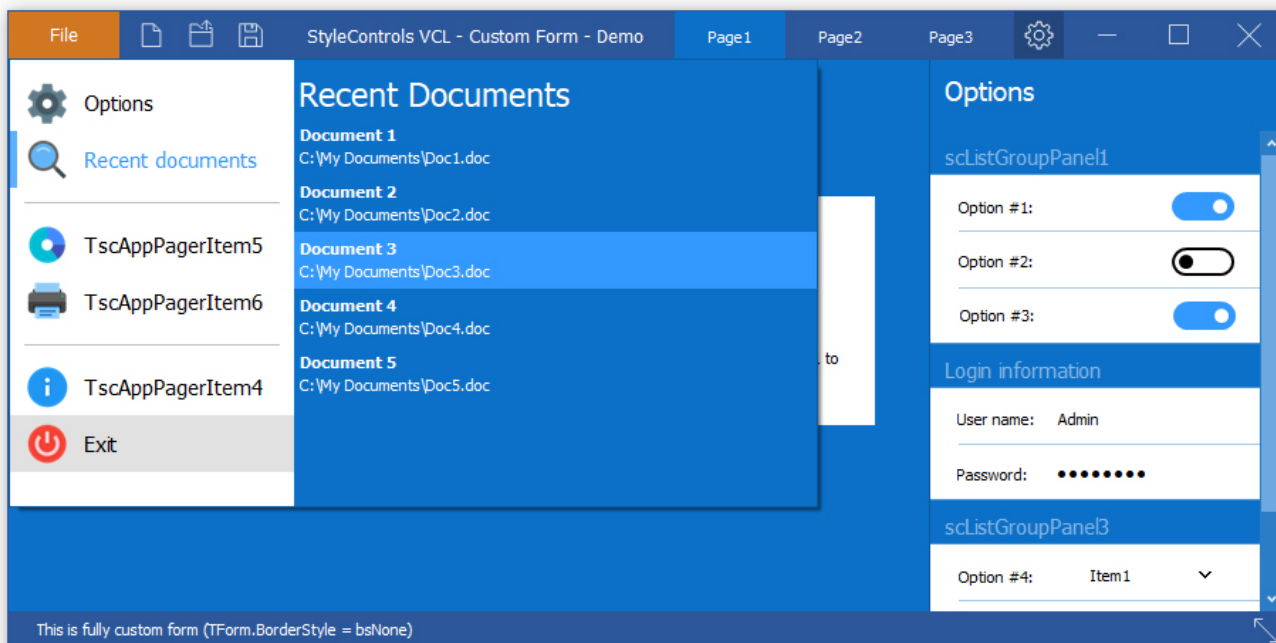

[Funniest Search Term Yet... Dude, you've got the wrong blog...](#)

10 ,XE8-XE2 Builder++C (bit-64 + bit-32) Tokyo 10.2 ,Berlin 10.1 ,Seattle 10 ,XE8-XE2 Delphi .StyleControls مورد نیاز سیستم Seattle, 10.1 .... FastReport FMX Embarcadero Edition 1.0.20 Delphi 10.2 Tokyo. Mehr dazu. Mehr dazu ... Almediadev StyleControls 3.91 for 10.2 Tokyo. Finde diesen Pin und .... 3.91K 2019/11/27 0 Application ... Edition: Embarcadero RAD Studio 10.2 Tokyo, Delphi 10.2 Tokyo and C++Builder 10.2 Tokyo. It is also ... Almediadev StyleControls v4.53 (23 Sep 2019) for CB & XE2-D10.3 Rio Full Source.. StyleControls VCL is a powerfull package of components, which uses Classic drawing, system Themes, GDI+ and VCL Styles. This package contains the unique solutions to extend standard VCL controls and also has many unique, advanced controls to create Windows 10 Modern UI Applications (UWP design). [Harry Potter: Wizards Unite](#)

[Dec. 10, 2019 – Readings in Recovery: The Eye Opener](#)

[Zuma Deluxe Full Crack 2020](#)